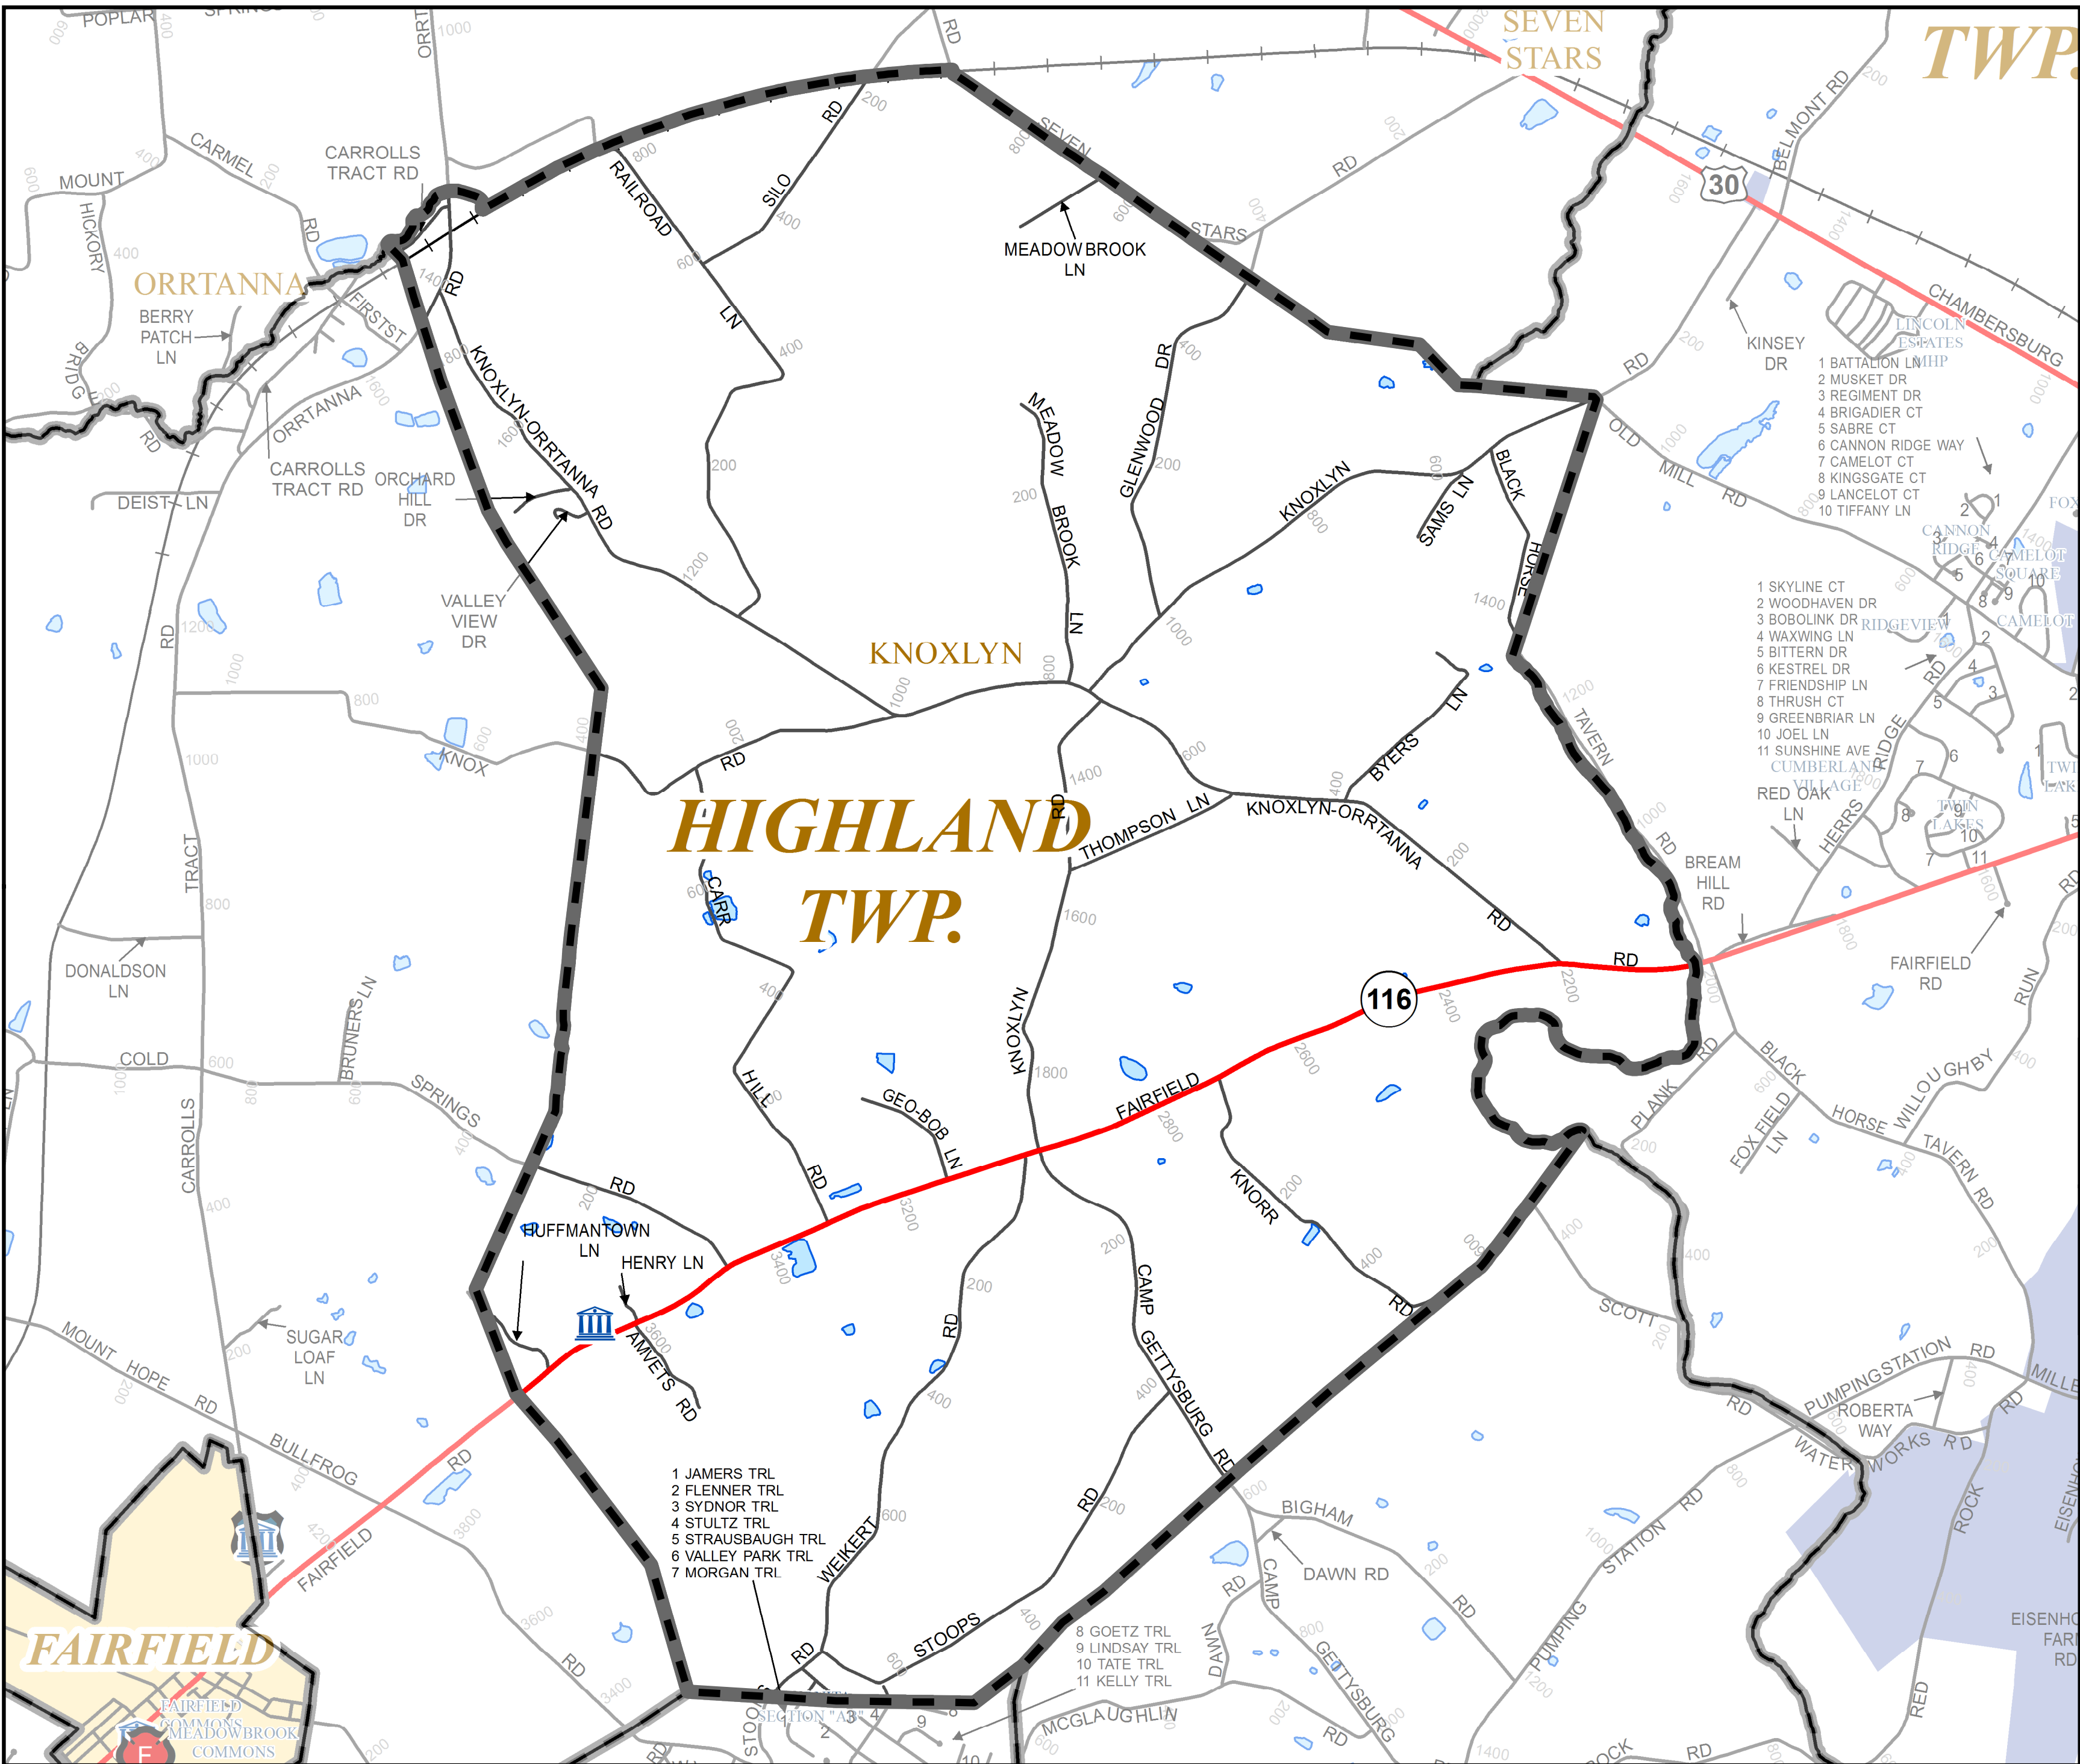

HIGHLAND TOWNSHIP

Adams County, Pennsylvania

Legend

- County Boundary
- Municipal Boundary
- OXFORD** Borough
- BUTLER** Township
- ASPERS** Village
- HIDDEN PINES Development & MHP
- Major Road
- Street
- Alley
- Address Range
- Railroad
- Fire Station
- Hospital
- Municipal Building
- Police Station
- School Building
- Water Body
- Stream
- College Campus
- Michaux State Forest
- Gettysburg National Military Park
- Pa. State Game Lands, No. 249-270

Miles
0 0.275 0.55 1.1

Data Source:
ACOPD - GIS Division

Prepared By:
ACOPD - GIS Division | AP | January 2018

This map is for illustration purposes only. Adams County Office of Planning & Development does not assume any responsibility for the information presented on this map.